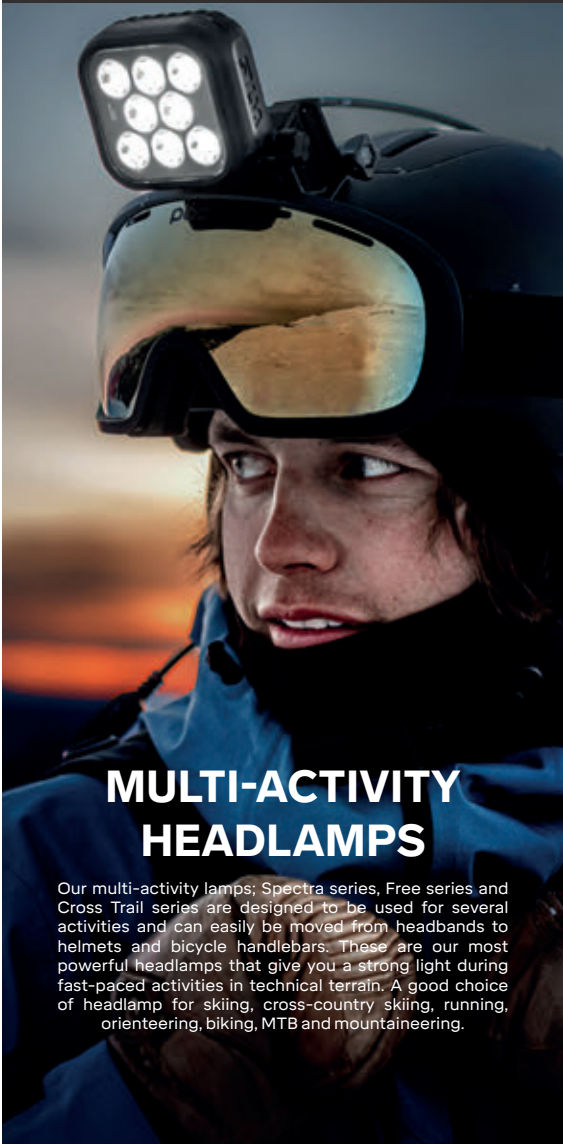

SILVA HEADLAMP RANGE

Our quality headlamps are designed to give you the best experience for your activity, whether it's running, skiing, biking, hiking or camping in the dark. Learn more in our [headlamp guide](#) at [silvaweden.com](#).

MULTI-ACTIVITY HEADLAMPS

Our multi-activity lamps; Spectra series, Free series and Cross Trail series are designed to be used for several activities and can easily be moved from headbands to helmets and bicycle handlebars. These are our most powerful headlamps that give you a strong light during fast-paced activities in technical terrain. A good choice of headlamp for skiing, cross-country skiing, running, orienteering, biking, MTB and mountaineering.

RUNNING HEADLAMPS

Among the running lamps, you will find our popular Trail Runner Free 2, which is a headlamp optimized for running. Thanks to its low weight and cordless design, this headlamp gives you a feeling of total freedom during your running session. For those who need even more, Free series, Exceed 4R, Trail Speed 5R and Cross Trail 7R are excellent headlamps for orienteering and trail running in technical terrain.