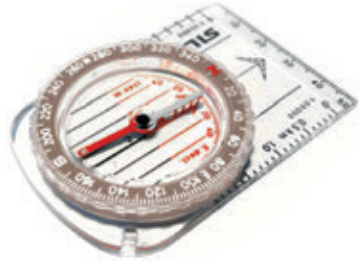

COMPASS CLASSIC