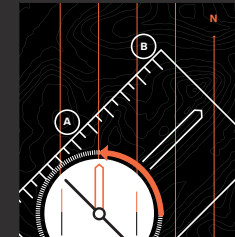

ART. NO. 38163

- Concave shaped for good grip
- Lightweight

NAVIGATION

STLVA

HOW TO NAVIGATE EASY AS 1-2-3

3 SIMPLE STEPS TO GET GOING

1-2-3

Place your compass on the map and use the **baseline** to make a straight line between your current position and your destination. Make sure **Direction of Travel** arrow points towards your destination.