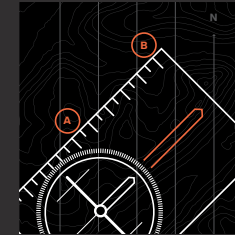

ART. NO. 38163

- Concave shaped for good grip
- Lightweight

NAVIGATION

STLVA

HOW TO NAVIGATE EASY AS 1-2-3

3 SIMPLE STEPS TO GET GOING

1-2-3

Place your compass on the map and use the **baseline** to make a straight line between your current position and your destination. Make sure **Direction of Travel** arrow points towards your destination.